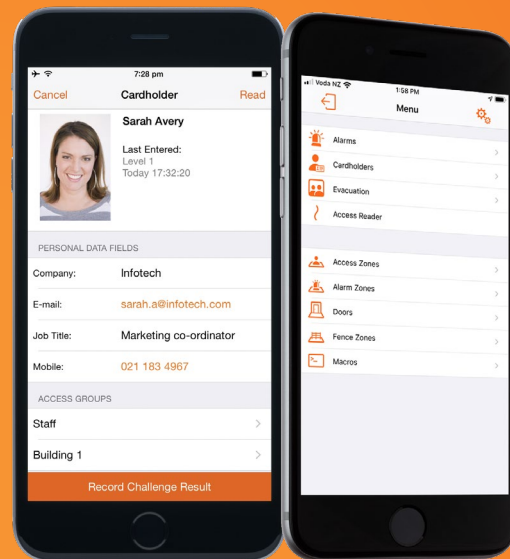

Command Centre Mobile

Site Security App

The Gallagher Command Centre Mobile App enables you to extend your security and access control directly to where you need it.

Secure Mobile Control

Downloadable from the Apple App and Google Play stores, this software provides you with the ability to manage your security from your mobile device. The Mobile App interfaces directly with Gallagher Command Centre, and allows you to:

- View and process alarms
- Monitor and override the status of doors and zones
- Lockdown zones quickly
- Trigger macros to perform custom functions (e.g. open gates or doors)
- Actions performed using the Command Centre Mobile App are logged as events within Command Centre
- Disable a cardholder's access
- QR and Barcode scanning for quick identification
- Receive Command Centre notifications on your mobile
- Capture cardholder photos
- Read both Mobile Connect and some card credentials natively

Available for Android 5.0 or higher, and iOS 11.0 or higher

Command Centre Mobile App 2A8559

Mobile Card and Credential Reading

Command Centre Mobile can read cards and credentials (iPhone only). Mobile Connect credentials can be read on any iPhone. DESFire and PIV cards (CHUID only) can be read on an iPhone 7+ without attached hardware. Mifare Classic, Plus, DESFire, PIV (CHUID only) and 125kHz cards can be read on any supported iPhone with the Mobile Reader attachment.

Mobile Evacuation Feature 2A8568

- Move cardholders into access zones from a mobile device
- Monitor cardholder counts in real-time

Mobile Reader Phone Trays

These trays secure the mobile phone to the Mobile Reader, supporting the same Apple devices that are compatible with the Command Centre Mobile App. These trays also allow all hardware buttons and cameras to be used. The table below shows which trays are suitable for what phones.