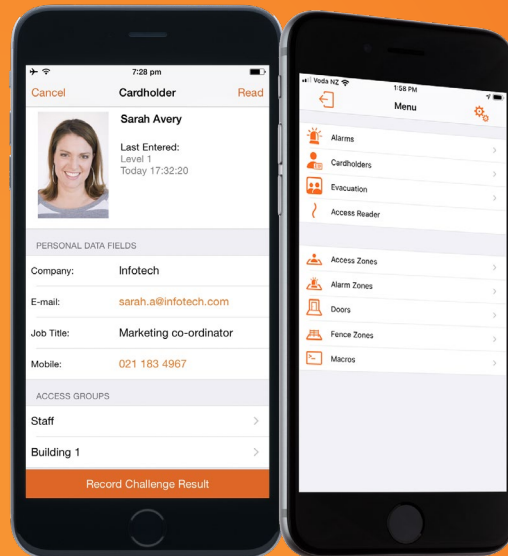

Command Centre Mobile

Site Security App

The Gallagher Command Centre Mobile App enables you to extend your security and access control directly to where you need it.

Secure Mobile Control

Downloadable from the Apple App and Google Play stores, this software provides you with the ability to manage your security from your mobile device. The Mobile App interfaces directly with Gallagher Command Centre, and allows you to:

- View and process alarms
- Monitor and override the status of doors and zones
- Lockdown zones quickly
- Trigger macros to perform custom functions (e.g. open gates or doors)
- Actions performed using the Command Centre Mobile App are logged as events within Command Centre
- Disable a cardholder's access
- QR and Barcode scanning for quick identification
- Receive Command Centre notifications on your mobile
- Capture cardholder photos
- Read Mobile Connect, MIFARE Card Serial Number, and some card credentials natively
- Capture cardholder data during a Mobile Challenge, including selecting from a list of pre-populated values
- Manage your security securely from anywhere, on or off the corporate network

Available for Android 6.0 or higher, and iOS 12.0 or higher

Command Centre Mobile App 2A8559

Mobile Card and Credential Reading

Command Centre Mobile can read cards and credentials (iPhone only). Mobile Connect credentials can be read on any iPhone. DESFire and PIV cards (CHUID only) can be read on an iPhone 7+ without attached hardware. MIFARE Classic, Plus, DESFire, PIV (CHUID only) and 125kHz cards can be read on any supported iPhone with the Mobile Reader attachment.