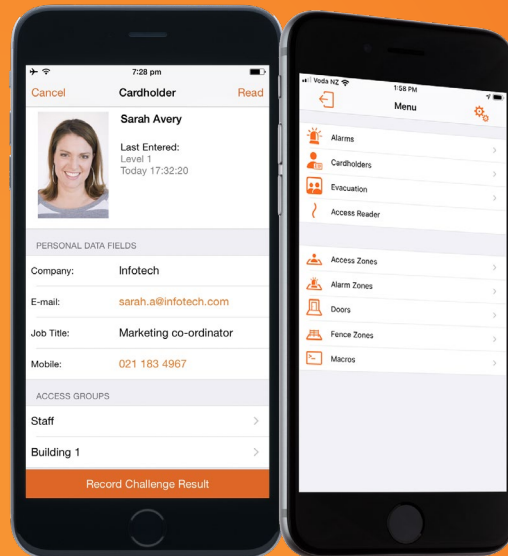

Command Centre Mobile

Site Security App

The Gallagher Command Centre Mobile App enables you to extend your security and access control directly to where you need it.

Secure Mobile Control

Downloadable from the Apple App and Google Play stores, this software provides you with the ability to manage your security from your mobile device. The Mobile App interfaces with Gallagher Command Centre, and allows you to:

- View and process alarms
- Monitor and override the status of doors and zones
- Lockdown zones quickly
- Trigger macros to perform custom functions (e.g. open gates or doors)
- Actions performed using the Command Centre Mobile App are logged as events within Command Centre
- Disable a cardholder's access
- QR and Barcode scanning for quick identification
- Receive Command Centre notifications on your mobile
- Capture cardholder photos
- Read Mobile Connect, MIFARE Card Serial Number, and some card credentials natively
- Capture cardholder data during a Mobile Challenge, including selecting from a list of pre-populated values
- Manage your security securely from anywhere, on or off the corporate network

Available for Android 6.0 or higher, and iOS 12.0 or higher

Command Centre Mobile App 2A8559

Mobile Card and Credential Reading

The Command Centre Mobile application can read cards and credentials when operating on an Apple iPhone. Mobile Connect Credentials, DESFire and PIV cards (Chuid only) can be read directly by the iPhone without attached hardware. MIFARE Classic and 125kHz cards can be read on any supported iPhone with the Mobile Reader attachment.