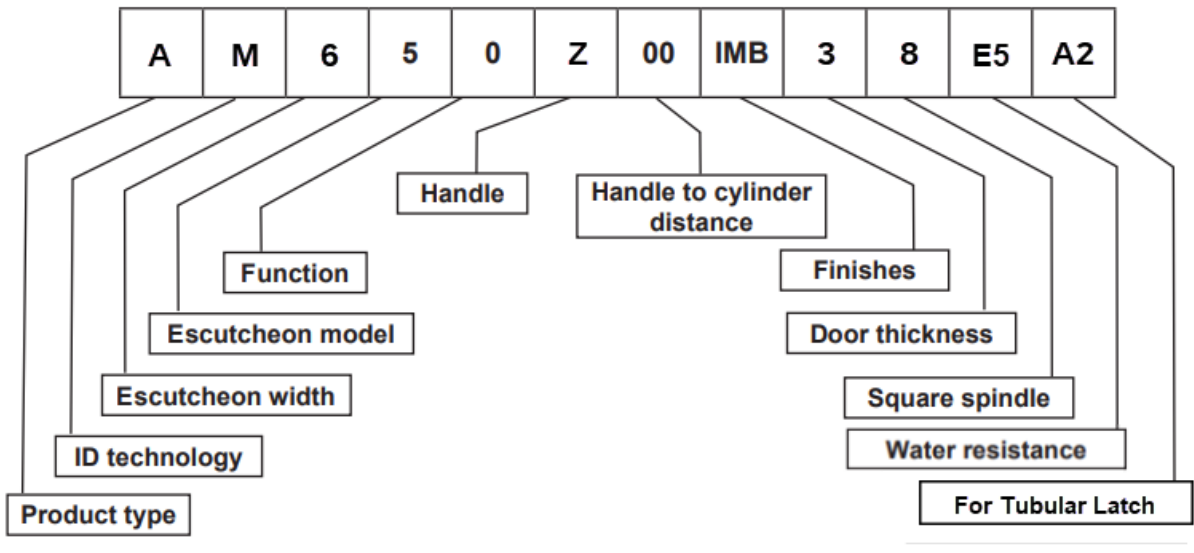

**SALTO escutcheon reference example**

**Product type:**

E = European escutcheons compatible with European mortise locks.

Alternatively:

**SALTO escutcheon reference example**

**Product type:**

A = ANSI escutcheons compatible with ANSI mortise locks.

**List of some popular part numbers:**

Gallagher Part No.	Suppliers part No.	Product
Salto XS4 Original+		
C866851	AM666U00IMB56	SALTO XS4O+ AM666 U BLK AM666U00IMB56
C866035	AM650Z00IMBB6E5	SALTO XS4O AM650 Z BLK AM650Z00IMBB6E5
C866846	AM666Z00IMB68	SALTO XS4O+ AM666 Z BLK AM666Z00IMB68
C866783	AM658U62IMB38	SALTO XS4O+ AM658 U BLK AM658U62IMB38
C866697	AM656Z00IMBB6	SALTO XS4O+ AM656 Z BLK AM656Z00IMBB6
C866624	AM650U00IMBA6	SALTO XS4O+ AM650 U BLK AM650U00IMBA6
C866618	AM650Z00IMBB6	SALTO XS4O+ AM650 Z BLK AM650Z00IMBB6
C866617	AM650Z00IMBA6	SALTO XS4O+ AM650 Z BLK AM650Z00IMBA6
C866782	AM658Z62IMB68	SALTO XS4O+ AM658 Z BLK AM658Z62IMB68
C866781	AM658Z62IMB56	SALTO XS4O+ AM658 Z BLK AM658Z62IMB56
C866780	AM658Z62IMBB6	SALTO XS4O+ AM658 Z BLK AM658Z62IMBB6
C866696	AM656Z00IMBA6	SALTO XS4O+ AM656 Z BLK AM656Z00IMBA6
C866671	AM656Z00IMB48	SALTO XS4O+ AM656 Z BLK AM656Z00IMB48
C866670	AM656Z00IMB38	SALTO XS4O+ AM656 Z BLK AM656Z00IMB38
C866864	EM450U00IMB68	SALTO XS4O+ EM450 U BLK EM450U00IMB68
C866863	EM450U00IMB56	SALTO XS4O+ EM450 U BLK EM450U00IMB56
C866862	EM450U00IMBB6	SALTO XS4O+ EM450 U BLK EM450U00IMBB6
C866861	EM450U00IMBA6	SALTO XS4O+ EM450 U BLK EM450U00IMBA6
C866858	EM450Z00IMB68	SALTO XS4O+ EM450 Z BLK EM450Z00IMB68
C866857	EM450Z00IMB56	SALTO XS4O+ EM450 Z BLK EM450Z00IMB56
C866856	EM450Z00IMBB6	SALTO XS4O+ EM450 Z BLK EM450Z00IMBB6
C866855	EM450Z00IMBA6	SALTO XS4O+ EM450 Z BLK EM450Z00IMBA6
C866897	EM4P6U00IMB68	SALTO XS4O+ EM4P6 U BLK EM4P6U00IMB68
C866896	EM4P6U00IMB56	SALTO XS4O+ EM4P6 U BLK EM4P6U00IMB56
C866895	EM4P6U00IMBB6	SALTO XS4O+ EM4P6 U BLK EM4P6U00IMBB6
C866894	EM4P6U00IMBA6	SALTO XS4O+ EM4P6 U BLK EM4P6U00IMBA6
C866893	EM4P6U00IMB48	SALTO XS4O+ EM4P6 U BLK EM4P6U00IMB48