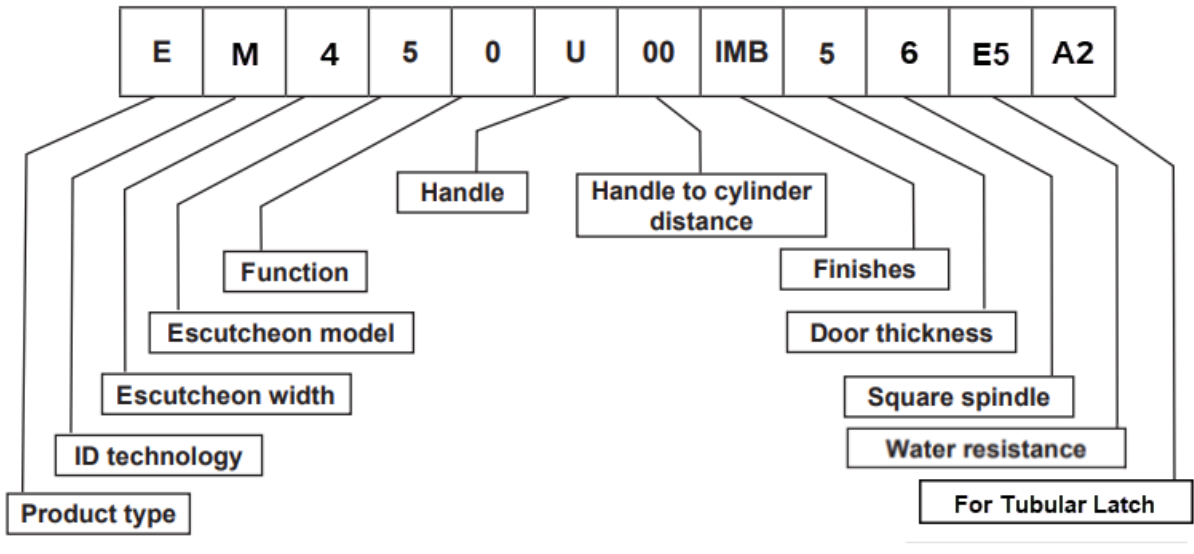

**SALTO escutcheon reference example**

**Product type:**

E = European escutcheons compatible with European mortise locks.

Alternatively:

**SALTO escutcheon reference example**

**Product type:**

A = ANSI escutcheons compatible with ANSI mortise locks.

**List of some popular part numbers:**

Gallagher Part No.	Suppliers part No.	Product
Salto XS4 Original+		
C866851	AM666U00IMB56	SALTO XS4O+ AM666 U BLK AM666U00IMB56
C866035	AM650Z00IMBB6E5	SALTO XS4O AM650 Z BLK AM650Z00IMBB6E5
C866846	AM666Z00IMB68	SALTO XS4O+ AM666 Z BLK AM666Z00IMB68
C866783	AM658U62IMB38	SALTO XS4O+ AM658 U BLK AM658U62IMB38
C866697	AM656Z00IMBB6	SALTO XS4O+ AM656 Z BLK AM656Z00IMBB6
C866624	AM650U00IMBA6	SALTO XS4O+ AM650 U BLK AM650U00IMBA6
C866618	AM650Z00IMBB6	SALTO XS4O+ AM650 Z BLK AM650Z00IMBB6
C866617	AM650Z00IMBA6	SALTO XS4O+ AM650 Z BLK AM650Z00IMBA6
C866782	AM658Z62IMB68	SALTO XS4O+ AM658 Z BLK AM658Z62IMB68
C866781	AM658Z62IMB56	SALTO XS4O+ AM658 Z BLK AM658Z62IMB56
C866780	AM658Z62IMBB6	SALTO XS4O+ AM658 Z BLK AM658Z62IMBB6
C866696	AM656Z00IMBA6	SALTO XS4O+ AM656 Z BLK AM656Z00IMBA6
C866671	AM656Z00IMB48	SALTO XS4O+ AM656 Z BLK AM656Z00IMB48
C866670	AM656Z00IMB38	SALTO XS4O+ AM656 Z BLK AM656Z00IMB38
C866864	EM450U00IMB68	SALTO XS4O+ EM450 U BLK EM450U00IMB68
C866863	EM450U00IMB56	SALTO XS4O+ EM450 U BLK EM450U00IMB56
C866862	EM450U00IMBB6	SALTO XS4O+ EM450 U BLK EM450U00IMBB6
C866861	EM450U00IMBA6	SALTO XS4O+ EM450 U BLK EM450U00IMBA6
C866858	EM450Z00IMB68	SALTO XS4O+ EM450 Z BLK EM450Z00IMB68
C866857	EM450Z00IMB56	SALTO XS4O+ EM450 Z BLK EM450Z00IMB56
C866856	EM450Z00IMBB6	SALTO XS4O+ EM450 Z BLK EM450Z00IMBB6
C866855	EM450Z00IMBA6	SALTO XS4O+ EM450 Z BLK EM450Z00IMBA6
C866897	EM4P6U00IMB68	SALTO XS4O+ EM4P6 U BLK EM4P6U00IMB68
C866896	EM4P6U00IMB56	SALTO XS4O+ EM4P6 U BLK EM4P6U00IMB56
C866895	EM4P6U00IMBB6	SALTO XS4O+ EM4P6 U BLK EM4P6U00IMBB6
C866894	EM4P6U00IMBA6	SALTO XS4O+ EM4P6 U BLK EM4P6U00IMBA6
C866893	EM4P6U00IMB48	SALTO XS4O+ EM4P6 U BLK EM4P6U00IMB48