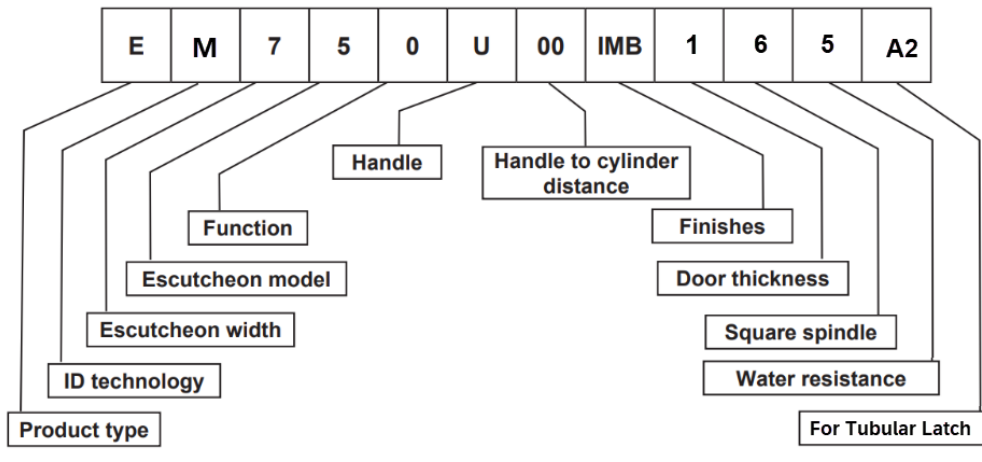

SALTO escutcheon reference example

Product type:

E = European escutcheons compatible with European mortise locks.

XS4 1 Escutcheons (For ANSI Mortice)		
Gallagher Part No.	Suppliers part No.	Product
Wireless		No Privacy
C866037	EM750Z00IMBD8	XS4 1 HALF ESCUTCHEON Z PANIC BAR 8MM
C866720	EM750U00IMBA6	XS4 1 BLE ESCUTCHEON U HANDLE BLACK F17 RF3
C866721	EM750U00IMBB6	XS4 1 BLE ESCUTCHEON U HANDLE BLACK F19.5 RF3
C866722	EM750U00IMWA6	XS4 1 BLE ESCUTCHEON U HANDLE WHITE F17 RF3
C866723	EM750U00IMWB6	XS4 1 BLE ESCUTCHEON U HANDLE WHITE F19.5 RF3
C866728	EM750Z00IMBB6	XS4 1 BLE ESCUTCHEON Z HANDLE BLACK F19.5 RF3
C866839	EM7P0U00IMB385A2	XS4 1 BLE ESCUTCHEON U HANDLE BLACK 32-48MM A2
C866766	EM754U72IMB38	XS4 1 BLE Ex754 ESCUTCHEON U BLACK 32-47MM
Wireless		With Privacy
C866740	EM756U00IMBA6	XS4 1 PRIVACY ESCUTCHEON U BLACK F17 RF3
C866741	EM756U00IMBB6	XS4 1 PRIVACY ESCUTCHEON U BLACK F19.5 RF3
C866742	EM756U00IMWA6	XS4 1 PRIVACY ESCUTCHEON U WHITE F17 RF3
C866743	EM756U00IMWB6	XS4 1 PRIVACY ESCUTCHEON U WHITE F19.5 RF3
C866739	EM756Z00IMBB6	XS4 1 PRIVACY ESCUTCHEON Z BLACK F19.5 RF3
C866036	EM756Z00IMBB65	XS4 1 PRIV BLE ESCUTCHEON Z BLACK IP55
XS4 1 Escutcheons (For Euro Mortice)		
Gallagher Part No.	Suppliers part No.	Product
Wireless		No Privacy
C866724	EM750U00IMB38	XS4 1 ESCUTCHEON U HANDLE BLACK 32-48MM RF3
C866725	EM750U00IMW38	XS4 1 ESCUTCHEON U HANDLE WHITE 32-48MM RF3
Wireless		With Privacy
C866744	EM756U00IMB38	XS4 1 PRIVACY ESCUTCHEON U BLACK 32-48MM RF3
C866745	EM756U00IMW38	XS4 1 PRIVACY ESCUTCHEON U WHITE 32-48MM RF3